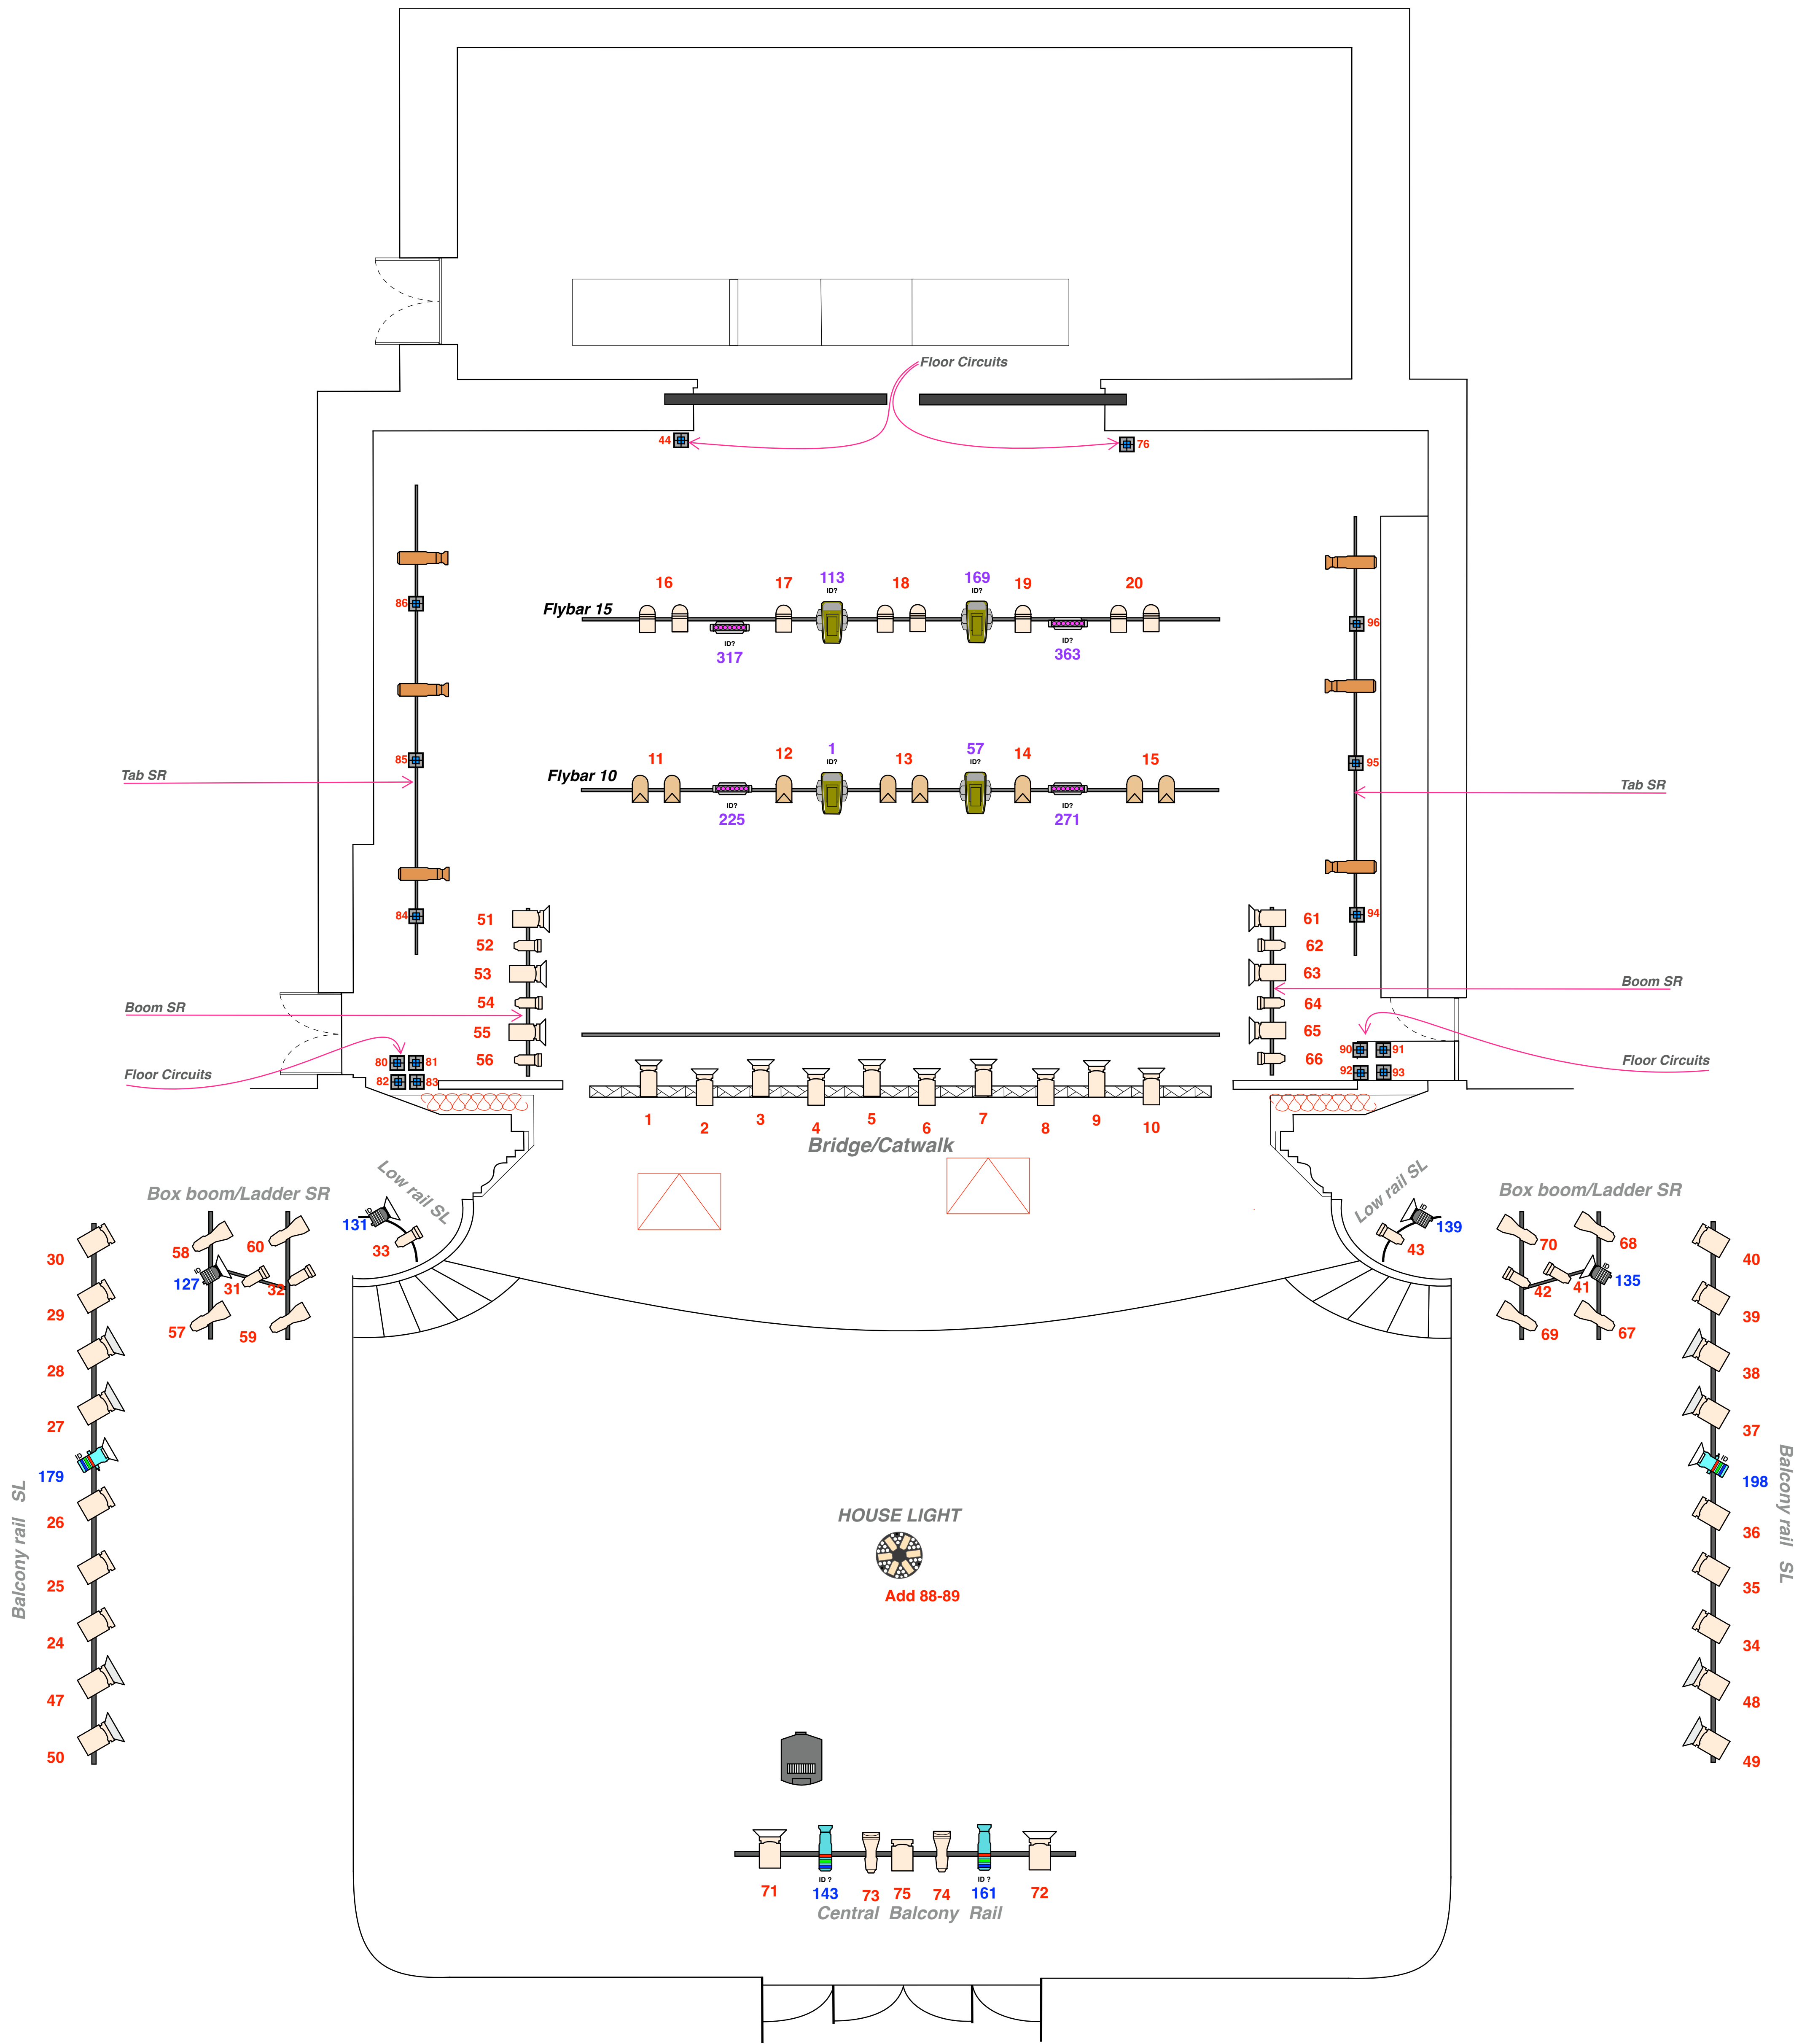

TEATRUL TINERETULUI PIATRA NEAMȚ

SALA MARE

LIGHTING DESIGNER:
Costi Baci
Cristian Niculescu
REV: 27.11.2024

KEY
 Universe 1
 Channel 0000
 Address 0000
 Universe 2
 Address 1000

Conventional Light	
	DTS Scena 2000 W
	DTS Scena 1000 W
	PAR 64 CP61 Long
	PAR 64 CP62 Long
	ETC Source 4 Zoom 25°-50°
	ETC Source 4 Zoom 15°-30°
	ETC Source 4 Jr Zoom 25°-50°

LED Light	
	Chauvet Pro Ovation Reve E-3
	Chauvet Pro Ovation E-260WW
	Chauvet Pro Ovation F-915VW
	Lupo Dayled 1000 Pro 5600K
	LED bar Cameo Pixbar 650C PRO
	Elation Sixbar. 1000

Moving Light	
	Ayrton Diablo TC Profile
	Chauvet DJ Intimidator 140 SR
	Stairville Wash MH - Z1915
	Ayrton Magic Blade FX

	Video Projector Epson 15000L Laser
	Hazer cameo
	Barndoors/Voleuri
	Dimmable circuit
	Iris