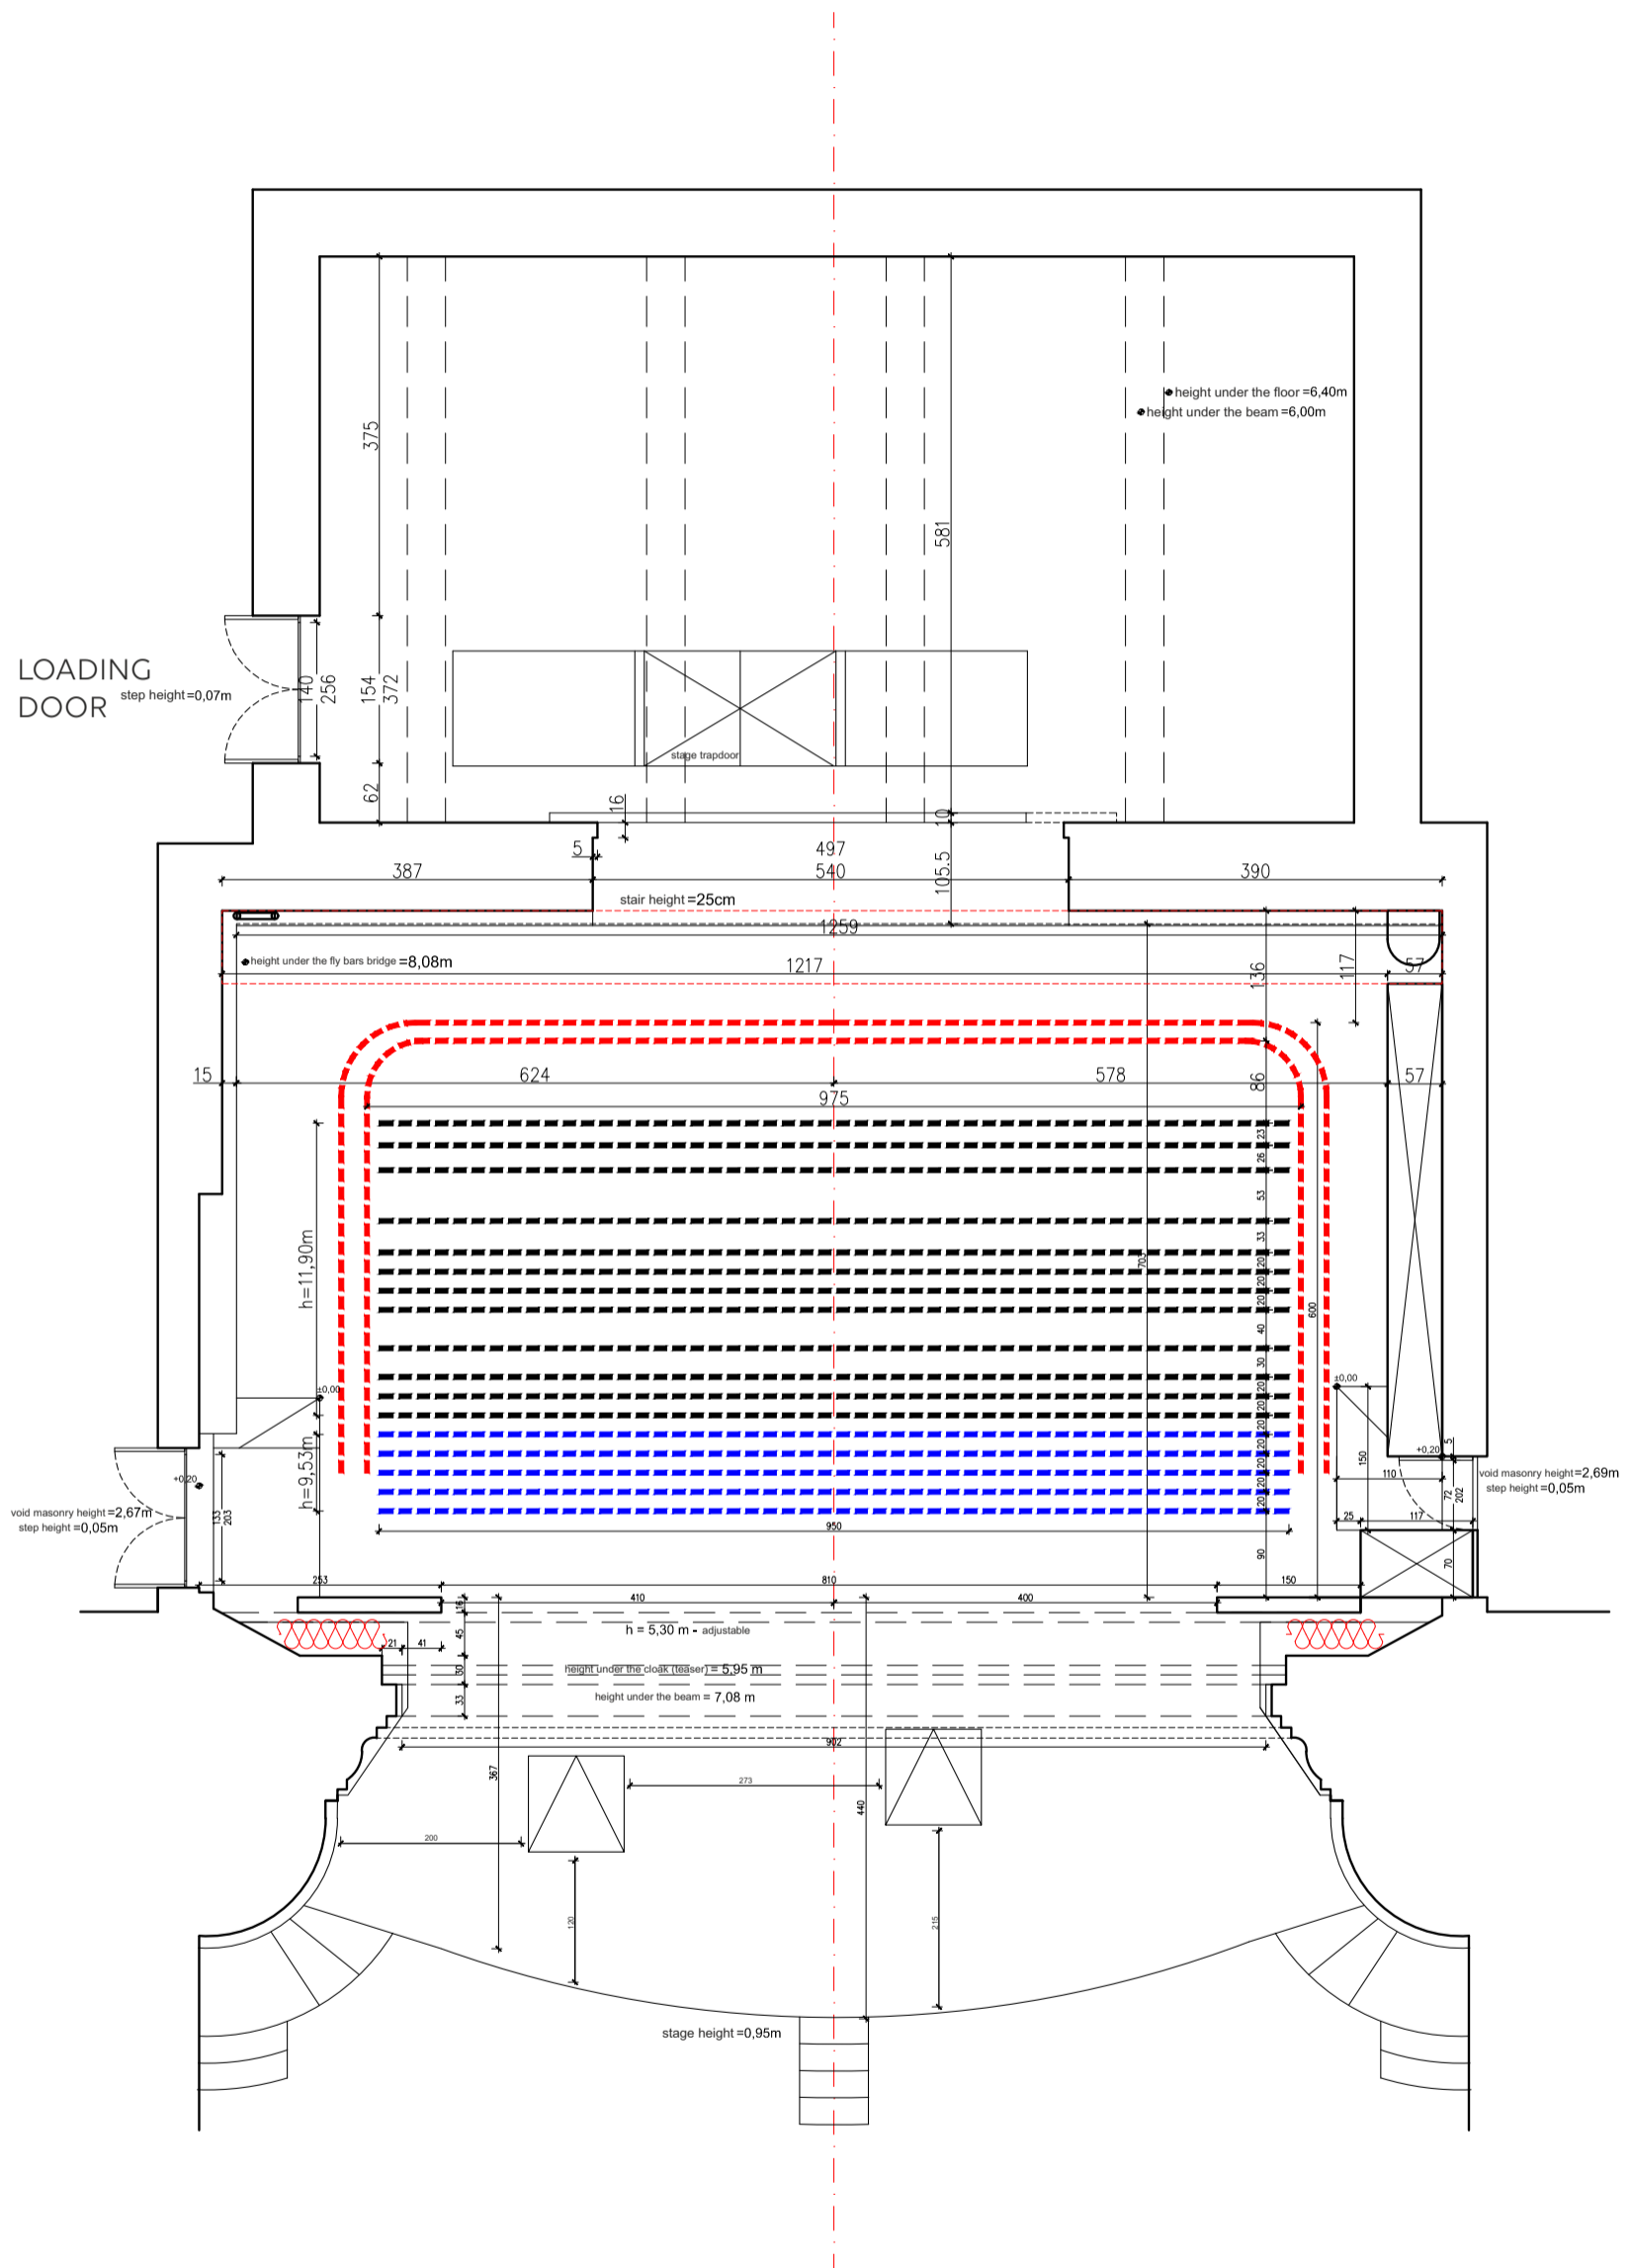

GRAND HALL

STAGE TECHNICAL SCHEME

Legend:

-  Mobile flying bars
-  Circular backdrops
-  Mobile flying bars